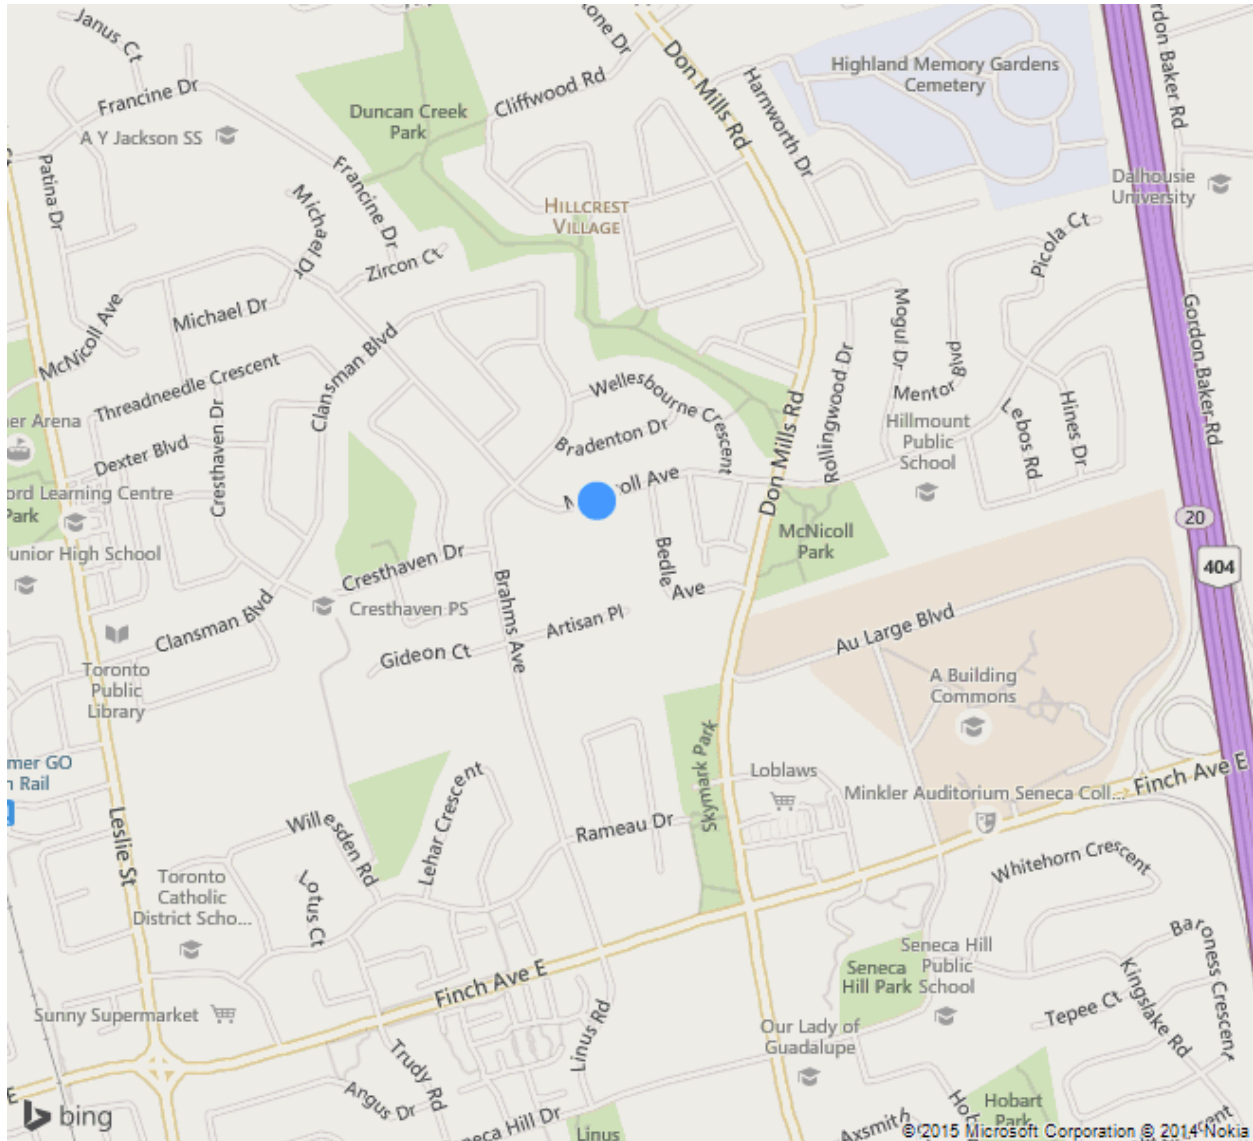

Adventure Place – Main Site
155 McNicoll Avenue
Toronto, Ontario M2H 2C1

- Located in the school building.
- Free parking in the parking lot beside the building.
- Come in through the double doors (that lead off of the parking lot), walk down the hall and have a seat in the waiting area in front of the main office. You do not have to register – your clinician will come get you from that location at the time of your appointment.