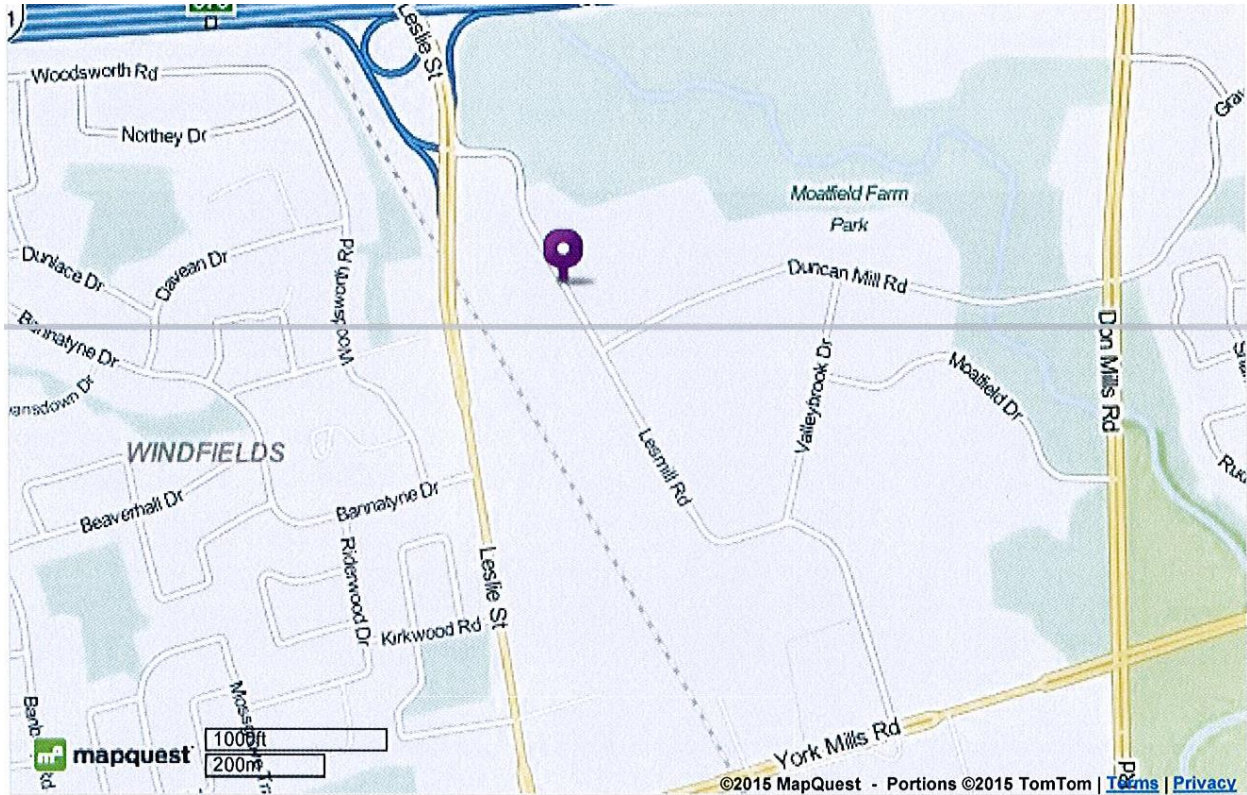

Adventure Place – Lesmill Site
244 Lesmill Road Toronto, ON M3B 2T5

- Free parking available.
- Ring the doorbell and your therapist will meet you at the door.
- Clients must bring shoes in bad weather